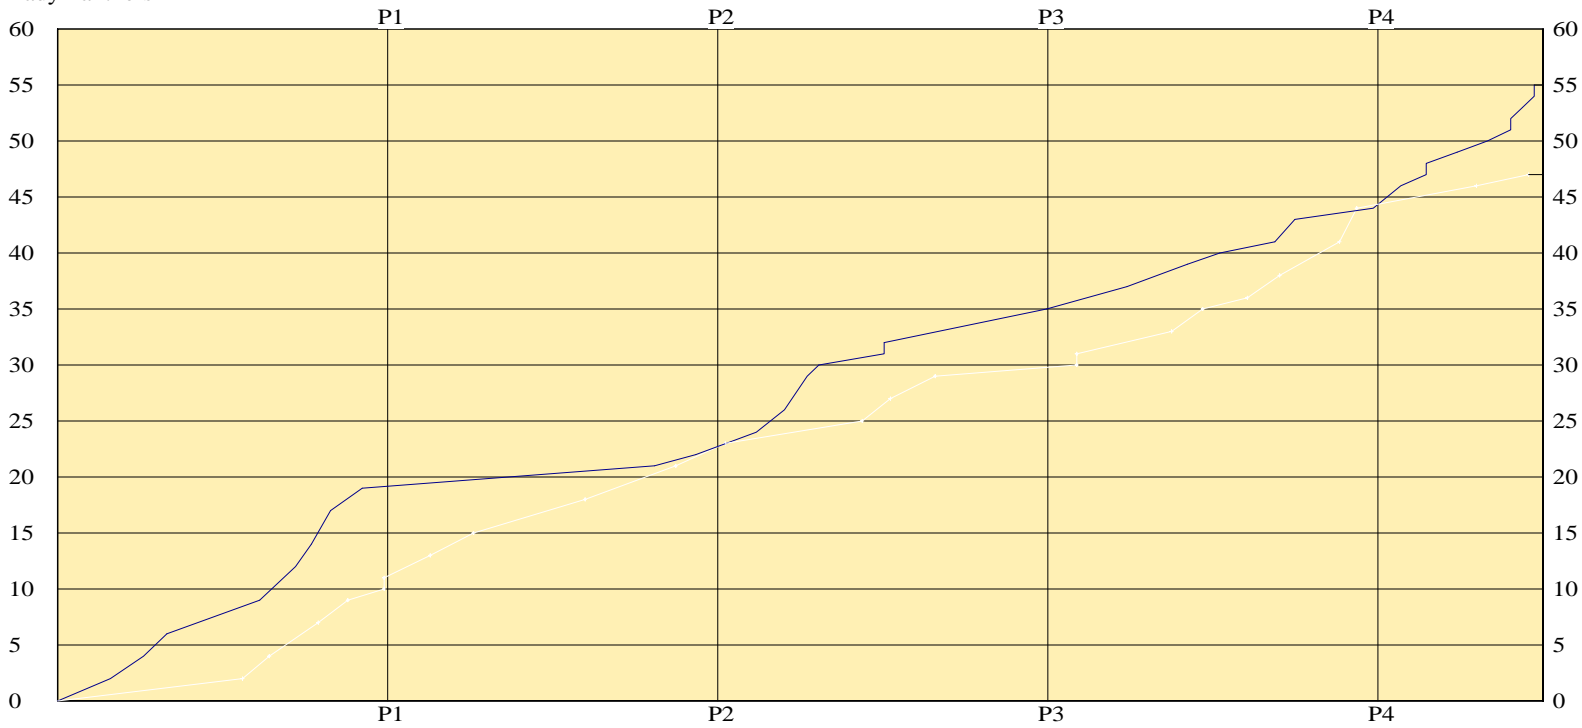

Elizabethtown

2FG 8/19 (42.1%)	16	Pts/Shot 0.93
3FG 2/6 (33.3%)	6	2nd Eff Pts 4
TFG 10/25 (40.0%)		Pts off TO's 8
FT 4/7 (57.1%)	4	3Pt Eff +5.3
Scoring Distribution: 2FG 61.5% 3FG 23.1% FT 15.4%		

Lady Raiders

LEAD TIMELINE

Lady Panthers

Lady Raiders
 Lady Panthers

SCORING TIMELINE

Largest Lead IROQ 14 ELIZ 4 (10 pts) Lead Changes 4 Number of Ties 2

KHSAA Basketball - Play by Play Report - Scoring Only (pg 1)

Iroquois Lady Raiders vs. Elizabethtown Lady Panthers