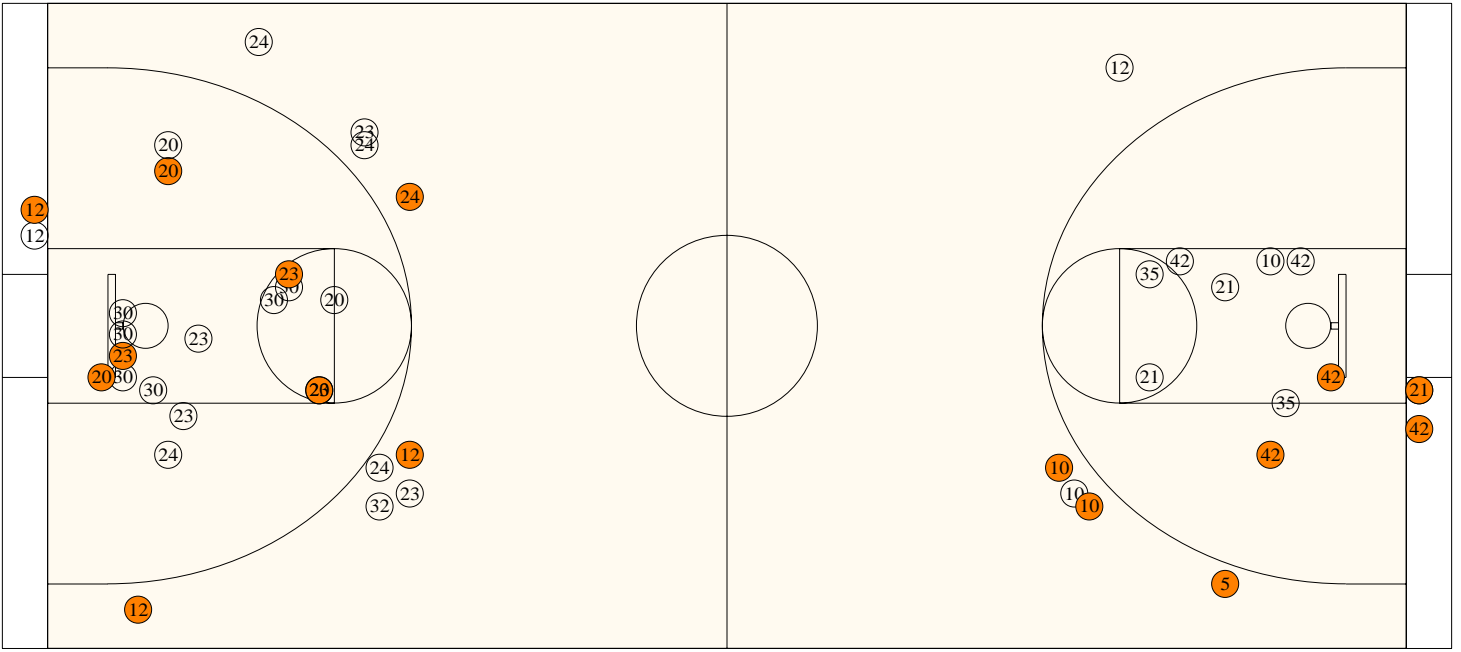

FIRST HALF

Iroquois

Shooting	Pts	Pts
2FG 6/19 (31.6%)	12	Pts/Shot 0.76
3FG 3/9 (33.3%)	9	2nd Eff Pts 4
TFG 9/28 (32.1%)		Pts off TO's 6
FT 1/2 (50.0%)	1	3Pt Eff +12.3
Scoring Distribution: 2FG 54.5% 3FG 40.9% FT 4.5%		

Elizabethtown

Shooting	Pts	Pts
2FG 5/12 (41.7%)	10	Pts/Shot 1.17
3FG 3/5 (60.0%)	9	2nd Eff Pts 7
TFG 8/17 (47.1%)		Pts off TO's 3
FT 2/2 (100%)	2	3Pt Eff +32.2
Scoring Distribution: 2FG 47.6% 3FG 42.9% FT 9.5%